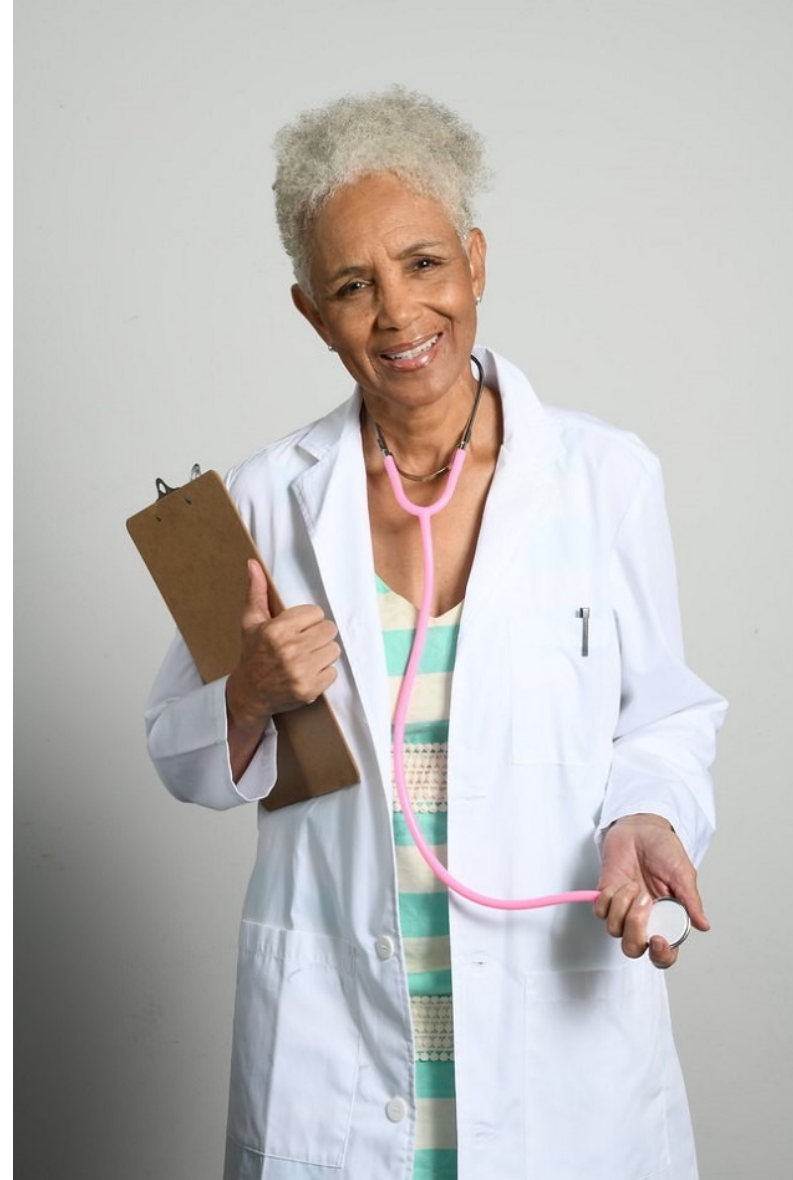

LINDA D

Height 5'5" Bust 36" Waist 31" Hips 41" Dress 6-8 US Shoe 8.5 US Hair Silver Eyes Brown

LINDA D

Height 5'5" Bust 36" Waist 31" Hips 41" Dress 6-8 US Shoe 8.5 US Hair Silver Eyes Brown

LINDA D

Height 5'5" Bust 36" Waist 31" Hips 41" Dress 6-8 US Shoe 8.5 US Hair Silver Eyes Brown

LINDA D

Height 5'5" Bust 36" Waist 31" Hips 41" Dress 6-8 US Shoe 8.5 US Hair Silver Eyes Brown