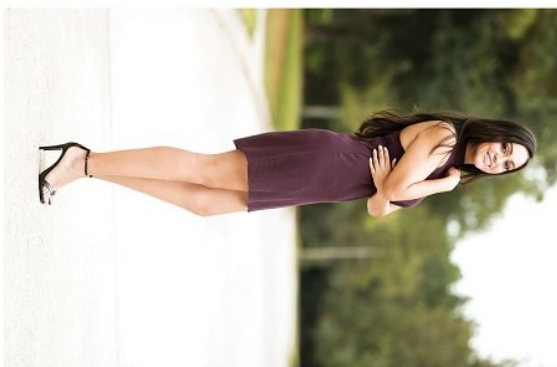

FANI M

Height 5'6" Bust 34" Waist 26" Hips 37" Dress 2-4 US Shoe 8 US Hair Brown Eyes Brown

FANI M

Height 5'6" Bust 34" Waist 26" Hips 37" Dress 2-4 US Shoe 8 US Hair Brown Eyes Brown

FANI M

Height 5'6" Bust 34" Waist 26" Hips 37" Dress 2-4 US Shoe 8 US Hair Brown Eyes Brown

first  
www.firstmodelshouston.com

Fani Medina

first  
models  
AND TALENT AGENCY

height: **5'6"** bust: **34** waist: **27** hips: **37**  
size: **4** shoe: **7.5** hair: **brown** eyes: **brown**  
9320 Lakeside Blvd., Bldg. 2, Suite 200 | The Woodlands, TX 77381  
Telephone: 281.363.8146 | Email: info@firstmodelshouston.com

FANI M

Height 5'6" Bust 34" Waist 26" Hips 37" Dress 2-4 US Shoe 8 US Hair Brown Eyes Brown