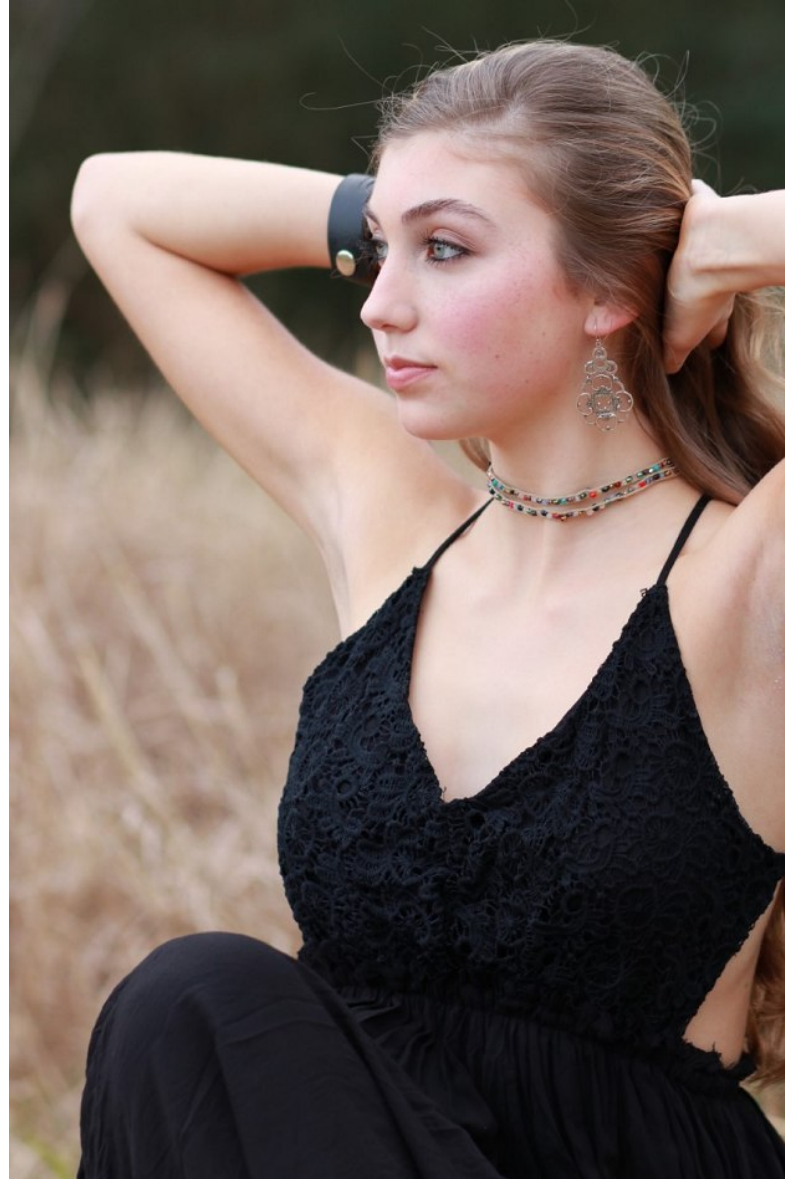

MADDIE S

Bust 34" Waist 26" Hips 36" Dress 4 US Shoe 8.5 US Hair Light Brown Eyes Blue

MADDIE S

Bust 34" Waist 26" Hips 36" Dress 4 US Shoe 8.5 US Hair Light Brown Eyes Blue

MADDIE S

Bust 34" Waist 26" Hips 36" Dress 4 US Shoe 8.5 US Hair Light Brown Eyes Blue

MADDIE S

Bust 34" Waist 26" Hips 36" Dress 4 US Shoe 8.5 US Hair Light Brown Eyes Blue