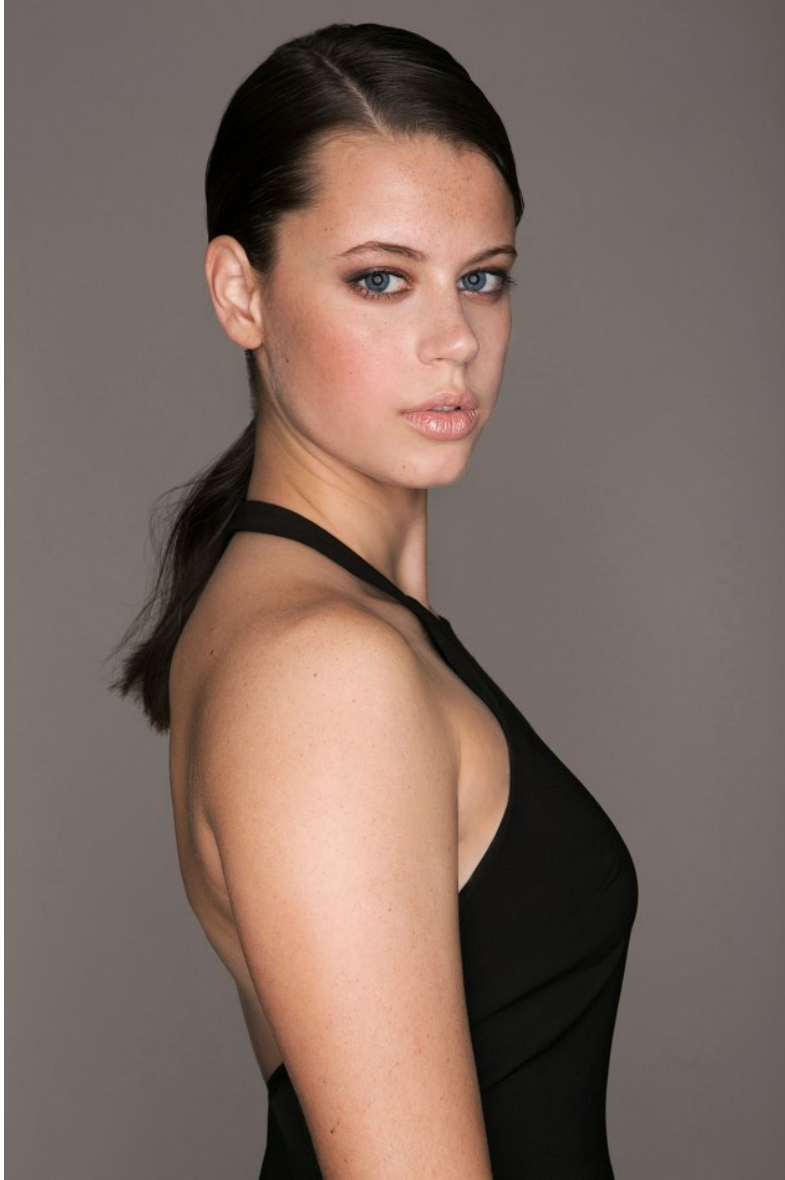

MARISSA M

Height 5'11" Bust 35" Waist 25" Hips 36" Dress 4 US Shoe 9.5 US Hair Chestnut Eyes Blue

MARISSA M

Height 5'11" Bust 35" Waist 25" Hips 36" Dress 4 US Shoe 9.5 US Hair Chestnut Eyes Blue

MARISSA M

Height 5'11" Bust 35" Waist 25" Hips 36" Dress 4 US Shoe 9.5 US Hair Chestnut Eyes Blue

MARISSA M

Height 5'11" Bust 35" Waist 25" Hips 36" Dress 4 US Shoe 9.5 US Hair Chestnut Eyes Blue

MARISSA M

Height 5'11" Bust 35" Waist 25" Hips 36" Dress 4 US Shoe 9.5 US Hair Chestnut Eyes Blue

MARISSA M

Height 5'11" Bust 35" Waist 25" Hips 36" Dress 4 US Shoe 9.5 US Hair Chestnut Eyes Blue