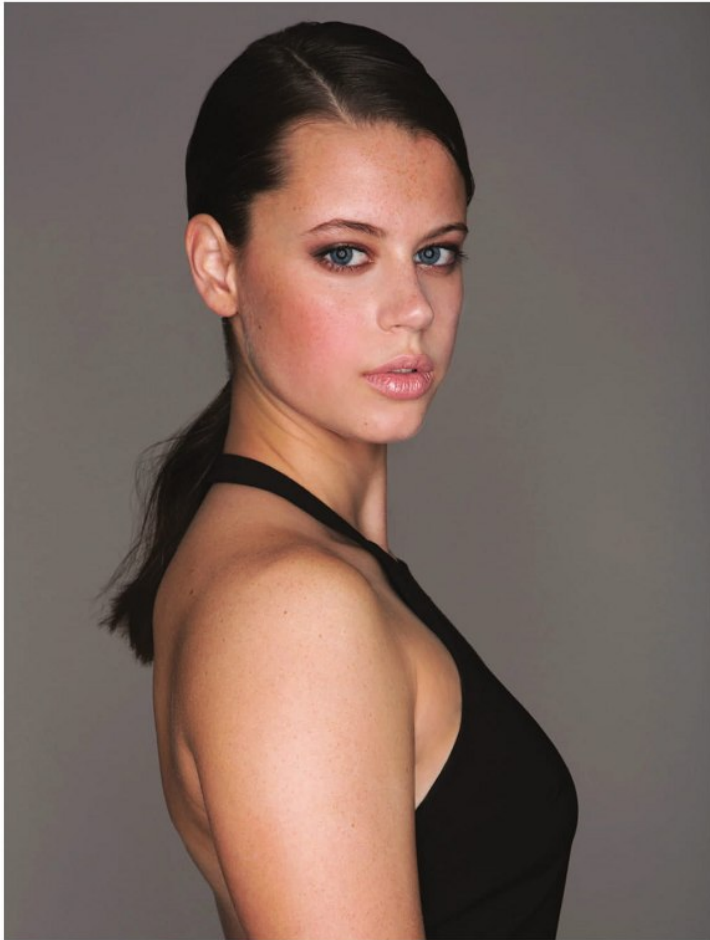

MARISSA M

Height 5'11" Bust 35" Waist 25" Hips 36" Dress 4 US Shoe 9.5 US Hair Chestnut Eyes Blue

MARISSA M

Height 5'11" Bust 35" Waist 25" Hips 36" Dress 4 US Shoe 9.5 US Hair Chestnut Eyes Blue

MARISSA M

Height 5'11" Bust 35" Waist 25" Hips 36" Dress 4 US Shoe 9.5 US Hair Chestnut Eyes Blue

MARISSA M

Height 5'11" Bust 35" Waist 25" Hips 36" Dress 4 US Shoe 9.5 US Hair Chestnut Eyes Blue

MARISSA M

Height 5'11" Bust 35" Waist 25" Hips 36" Dress 4 US Shoe 9.5 US Hair Chestnut Eyes Blue

MARISSA M

Height 5'11" Bust 35" Waist 25" Hips 36" Dress 4 US Shoe 9.5 US Hair Chestnut Eyes Blue