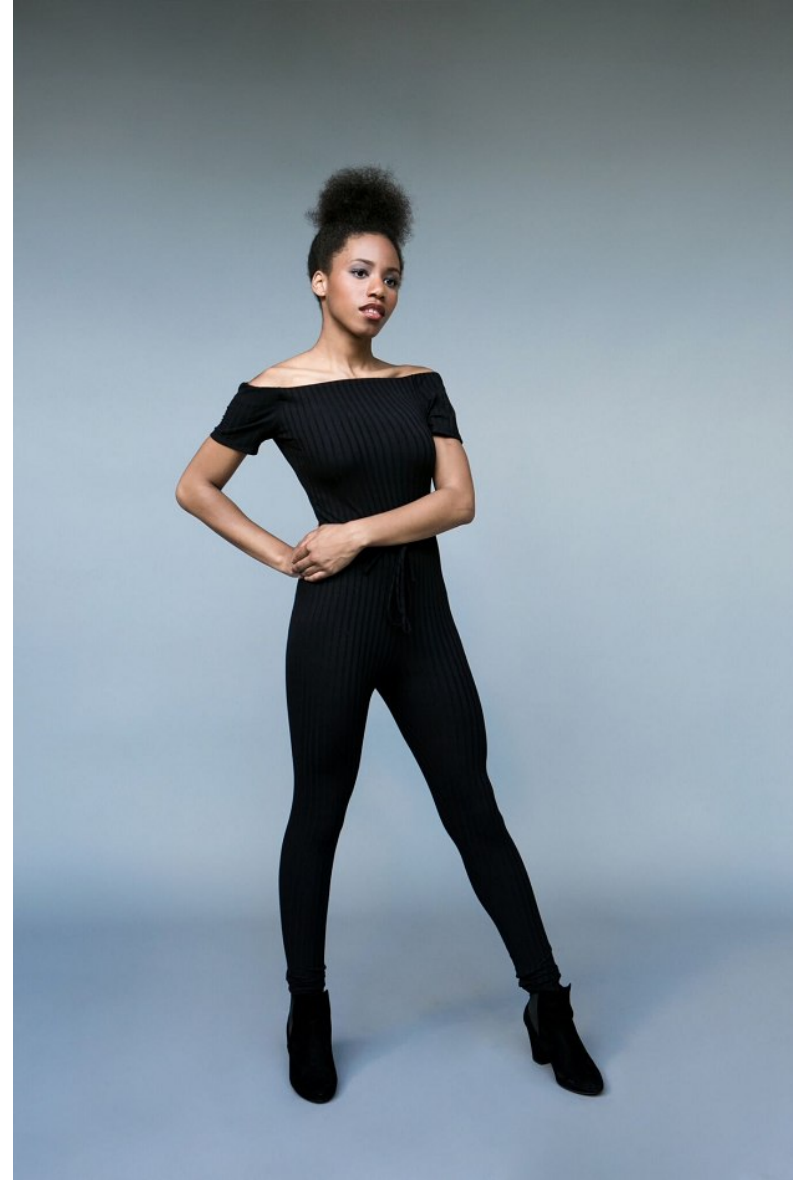

MATTISON D

Height 5'7.5" Bust 34" Waist 24" Hips 35" Dress 2-4 US Shoe 9 US Hair Brown Eyes Brown

## MATTISON D

Height 5'7.5" Bust 34" Waist 24" Hips 35" Dress 2-4 US Shoe 9 US Hair Brown Eyes Brown