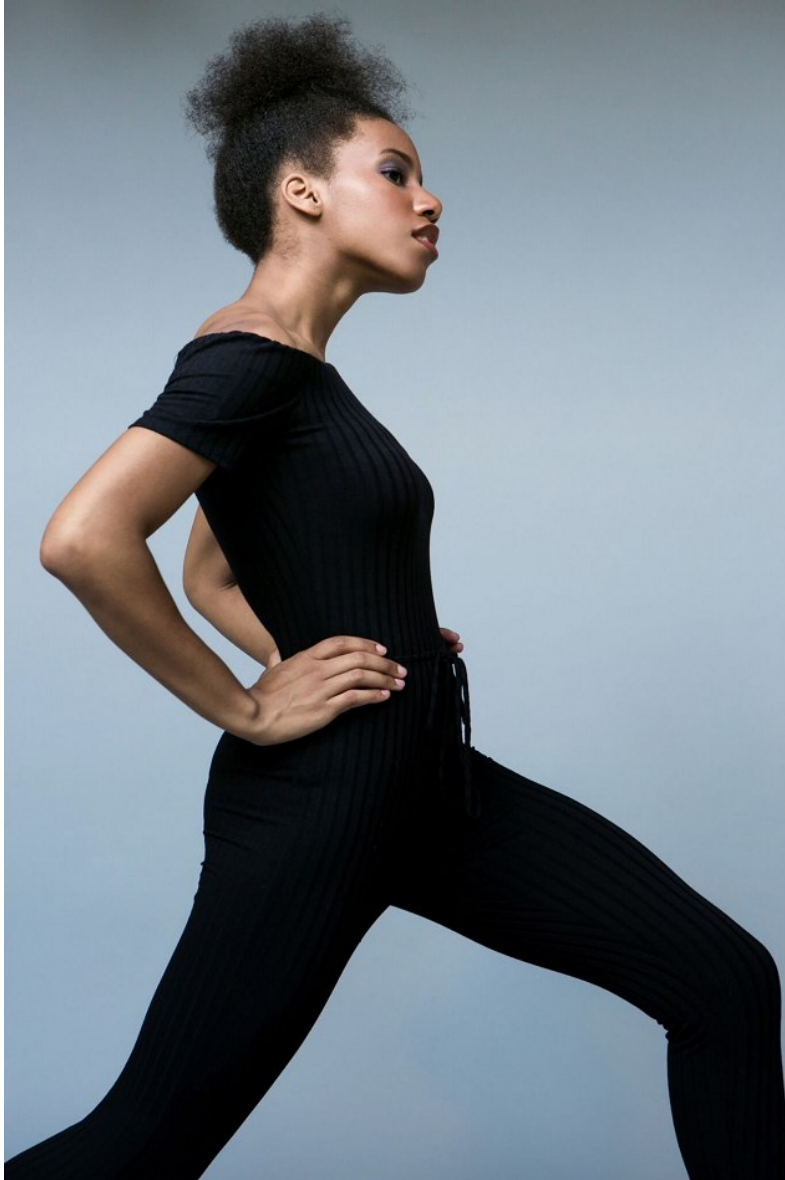

MATTISON D

Height 5'7.5" Bust 34" Waist 24" Hips 35" Dress 2-4 US Shoe 9 US Hair Brown Eyes Brown

## MATTISON D

Height 5'7.5" Bust 34" Waist 24" Hips 35" Dress 2-4 US Shoe 9 US Hair Brown Eyes Brown