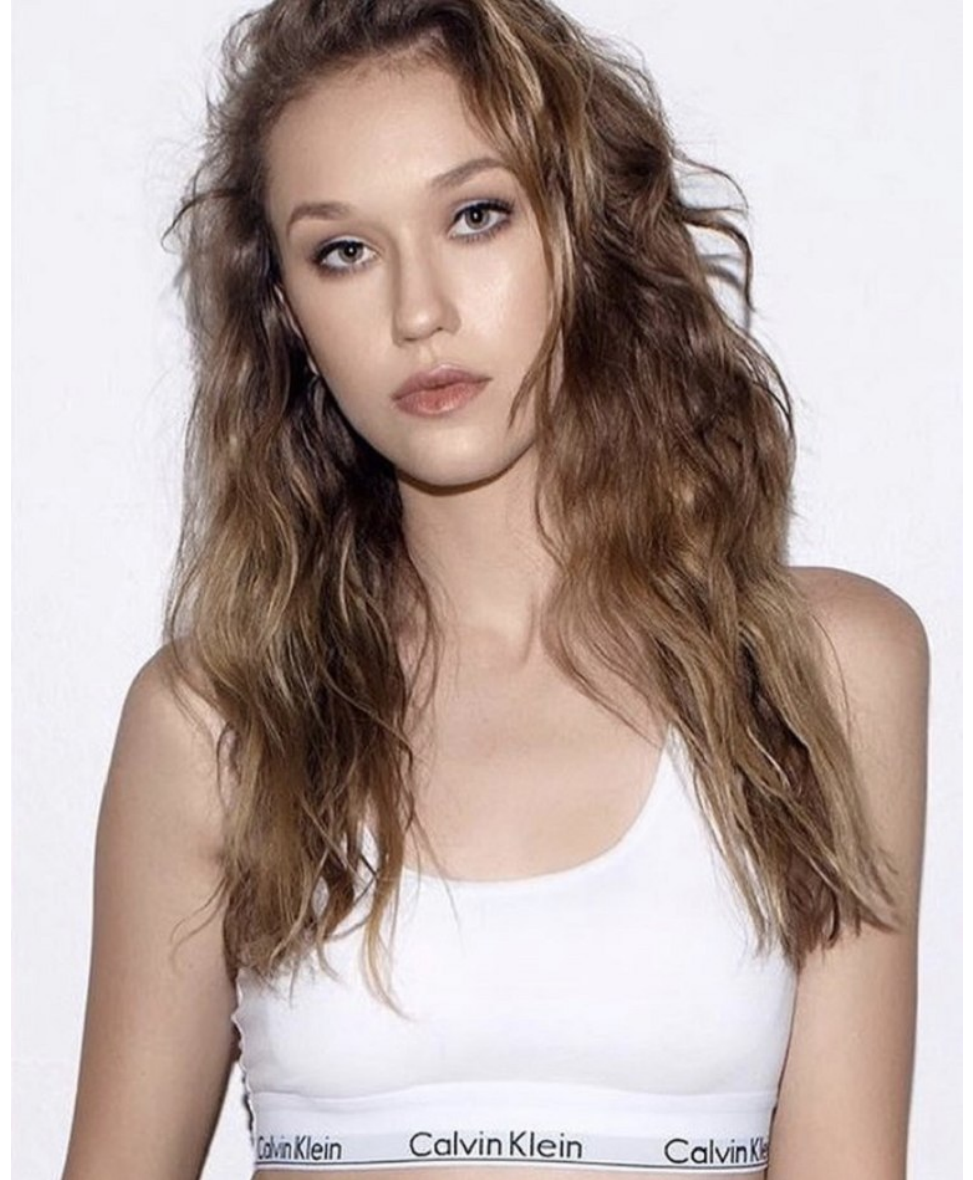

MCKAYLA M

Height 5'10" Bust 32" Waist 25" Hips 36" Dress 2-4 US Shoe 9.5 US Hair Auburn Eyes Green

MCKAYLA M

Height 5'10" Bust 32" Waist 25" Hips 36" Dress 2-4 US Shoe 9.5 US Hair Auburn Eyes Green

MCKAYLA M

Height 5'10" Bust 32" Waist 25" Hips 36" Dress 2-4 US Shoe 9.5 US Hair Auburn Eyes Green

MCKAYLA M

Height 5'10" Bust 32" Waist 25" Hips 36" Dress 2-4 US Shoe 9.5 US Hair Auburn Eyes Green

MCKAYLA M

Height 5'10" Bust 32" Waist 25" Hips 36" Dress 2-4 US Shoe 9.5 US Hair Auburn Eyes Green