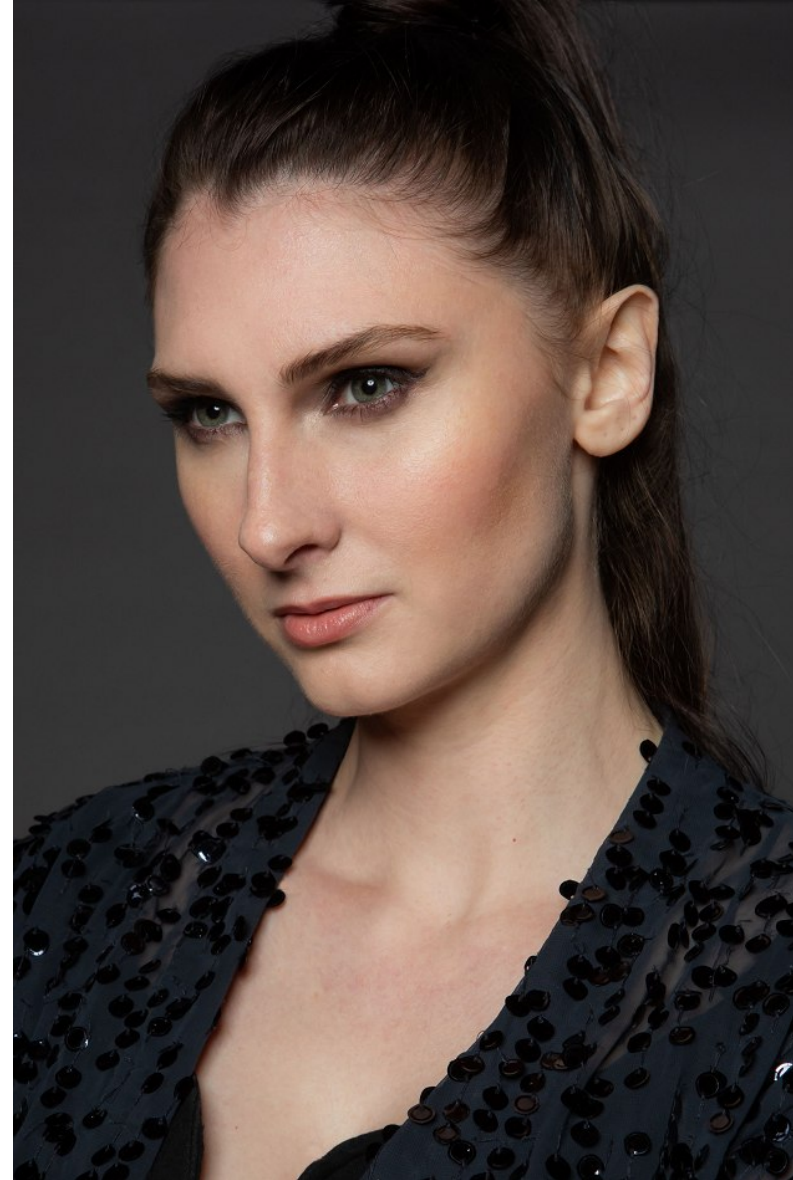

YULIIA P

Height 5'9" Bust 35" Waist 26" Hips 37" Dress 6 US Shoe 7.5 US Hair Brown Eyes Hazel

YULIIA P

Height 5'9" Bust 35" Waist 26" Hips 37" Dress 6 US Shoe 7.5 US Hair Brown Eyes Hazel

YULIIA P

Height 5'9" Bust 35" Waist 26" Hips 37" Dress 6 US Shoe 7.5 US Hair Brown Eyes Hazel

YULIJA P

Height 5'9" Bust 35" Waist 26" Hips 37" Dress 6 US Shoe 7.5 US Hair Brown Eyes Hazel

YULIIA P

Height 5'9" Bust 35" Waist 26" Hips 37" Dress 6 US Shoe 7.5 US Hair Brown Eyes Hazel