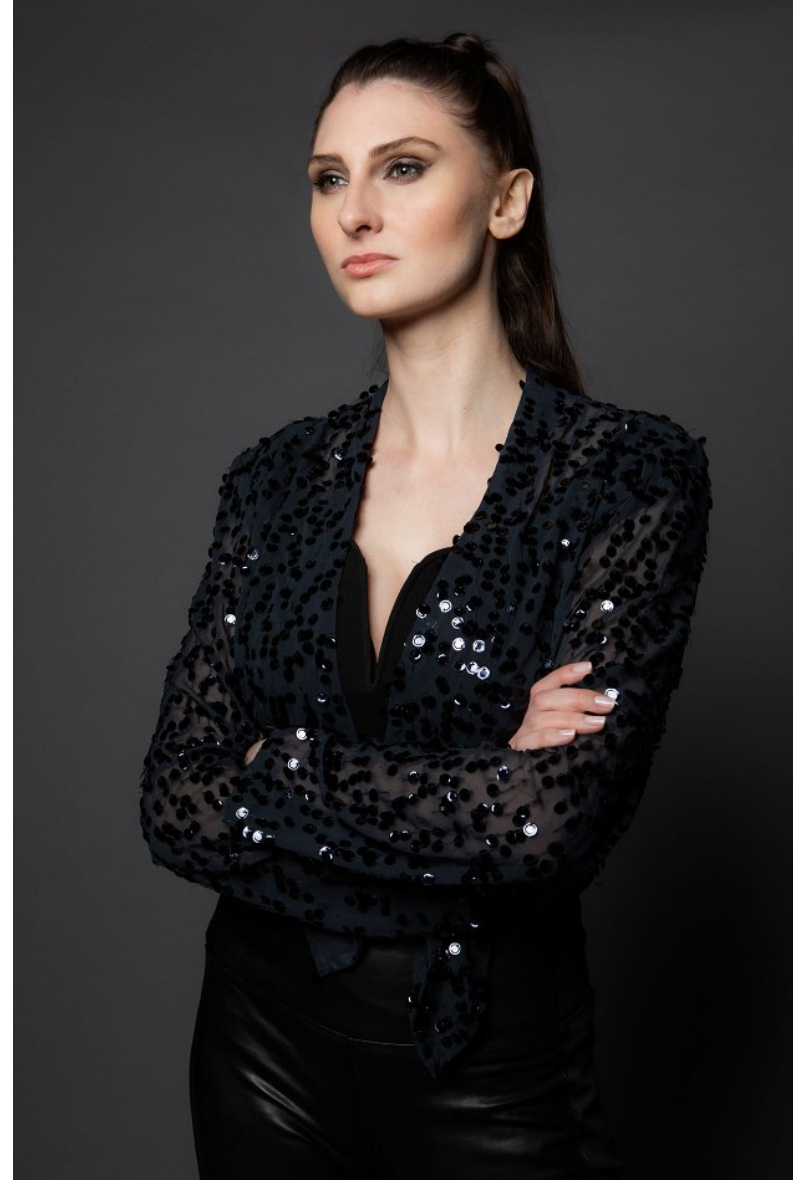

YULIIA P

Height 5'9" Bust 35" Waist 26" Hips 37" Dress 6 US Shoe 7.5 US Hair Brown Eyes Hazel

YULIIA P

Height 5'9" Bust 35" Waist 26" Hips 37" Dress 6 US Shoe 7.5 US Hair Brown Eyes Hazel

YULIIA P

Height 5'9" Bust 35" Waist 26" Hips 37" Dress 6 US Shoe 7.5 US Hair Brown Eyes Hazel

YULIJA P

Height 5'9" Bust 35" Waist 26" Hips 37" Dress 6 US Shoe 7.5 US Hair Brown Eyes Hazel

YULIIA P

Height 5'9" Bust 35" Waist 26" Hips 37" Dress 6 US Shoe 7.5 US Hair Brown Eyes Hazel