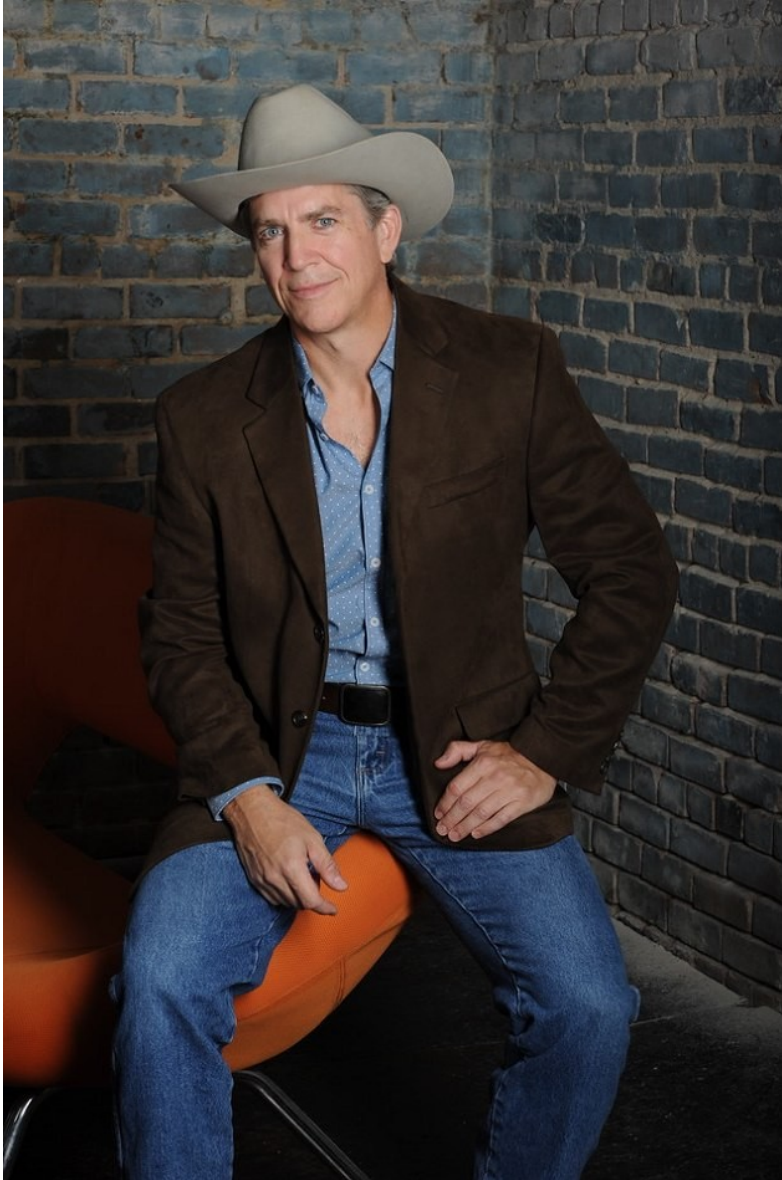

DAVIS O

Height 5'10" Chest 40" Waist 34" Inseam 30" Collar 15.5" Sleeve 34" Suit Length R Shoe 10.5 US Hair Salt and Pepper Eyes Blue/Grey

DAVIS O

Height 5'10" Chest 40" Waist 34" Inseam 30" Collar 15.5" Sleeve 34" Suit Length R Shoe 10.5 US Hair Salt and Pepper Eyes Blue/Grey

DAVIS O

Height 5'10" Chest 40" Waist 34" Inseam 30" Collar 15.5" Sleeve 34" Suit Length R Shoe 10.5 US Hair Salt and Pepper Eyes Blue/Grey