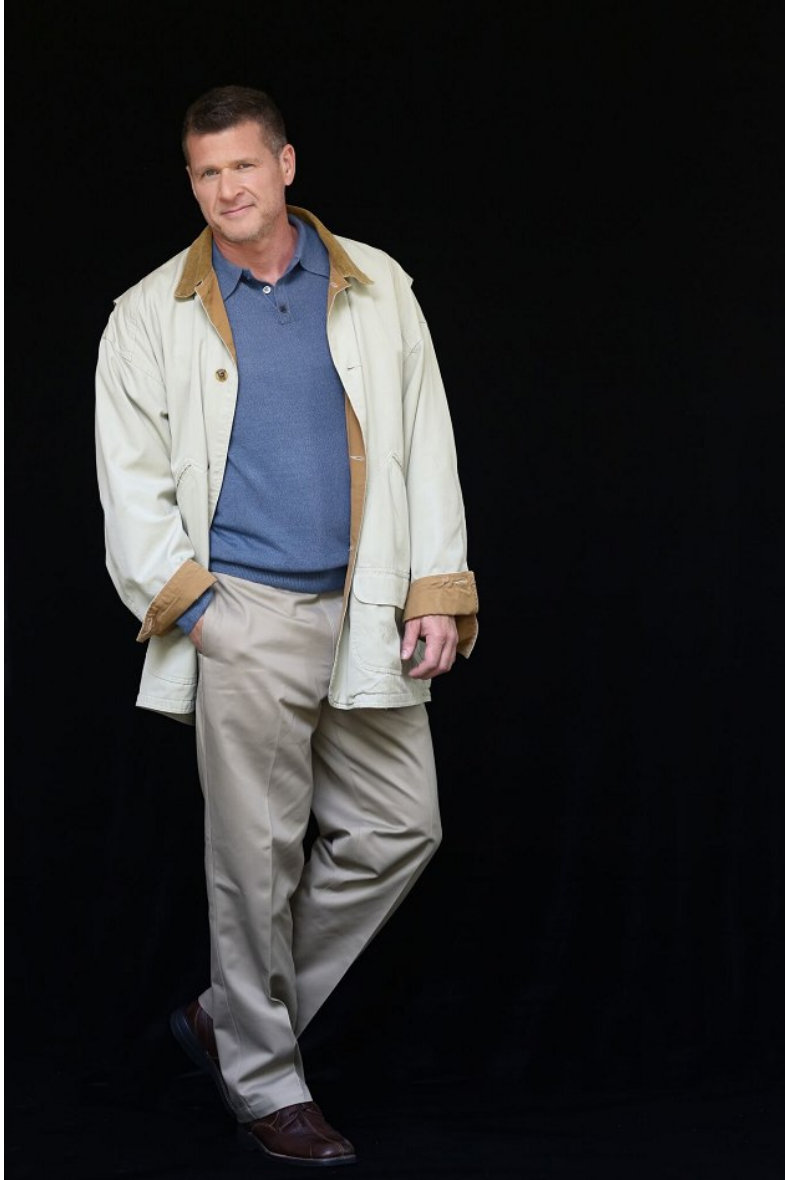

JON R

Height 6'2" Waist 34" Inseam 34" Collar 16" Sleeve 35" Suit 42" Suit Length L Shoe 12 US Hair Brown Eyes Blue

JON R

Height 6'2" Waist 34" Inseam 34" Collar 16" Sleeve 35" Suit 42" Suit Length L Shoe 12 US Hair Brown Eyes Blue

JON R

Height 6'2" Waist 34" Inseam 34" Collar 16" Sleeve 35" Suit 42" Suit Length L Shoe 12 US Hair Brown Eyes Blue