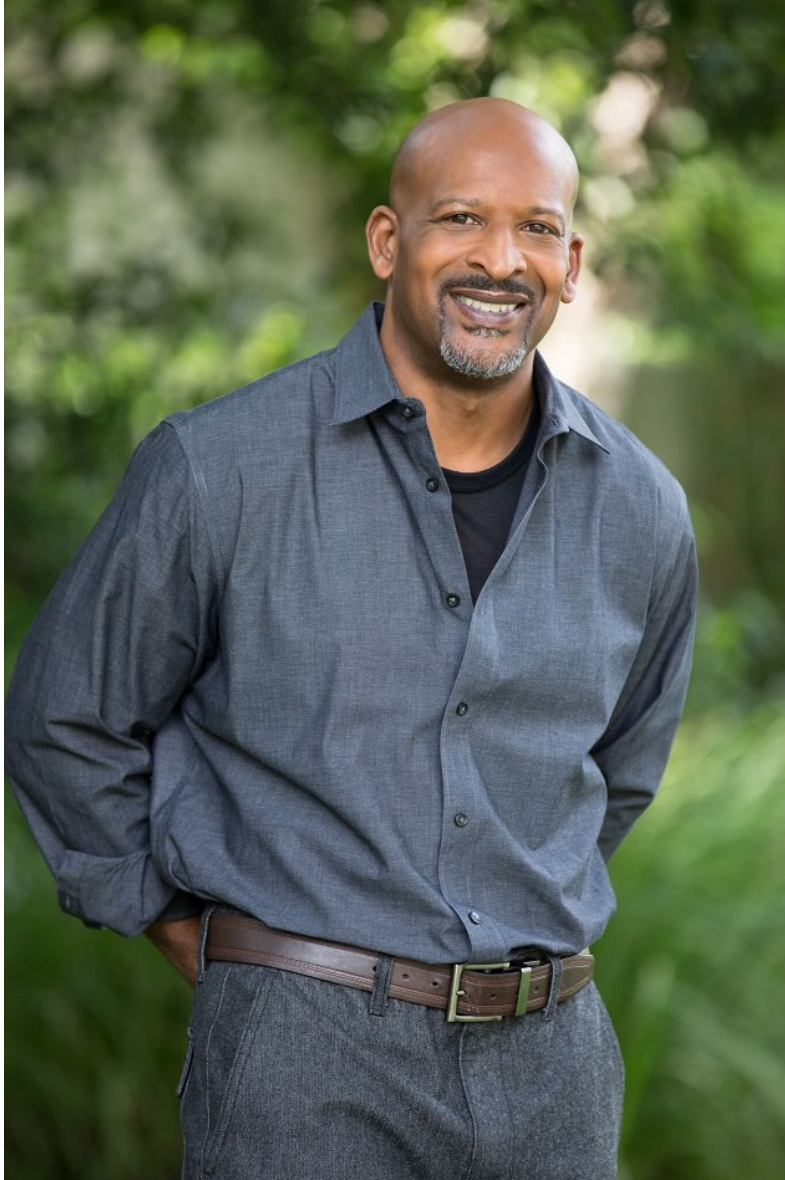

MARK O

Height 5'9" Chest 40" Waist 32" Inseam 31" Collar 16" Sleeve 33" Suit Length R Shoe 10.5 US Hair Bald Eyes Brown

MARK O

Height 5'9" Chest 40" Waist 32" Inseam 31" Collar 16" Sleeve 33" Suit Length R Shoe 10.5 US Hair Bald Eyes Brown

MARK O

Height 5'9" Chest 40" Waist 32" Inseam 31" Collar 16" Sleeve 33" Suit Length R Shoe 10.5 US Hair Bald Eyes Brown