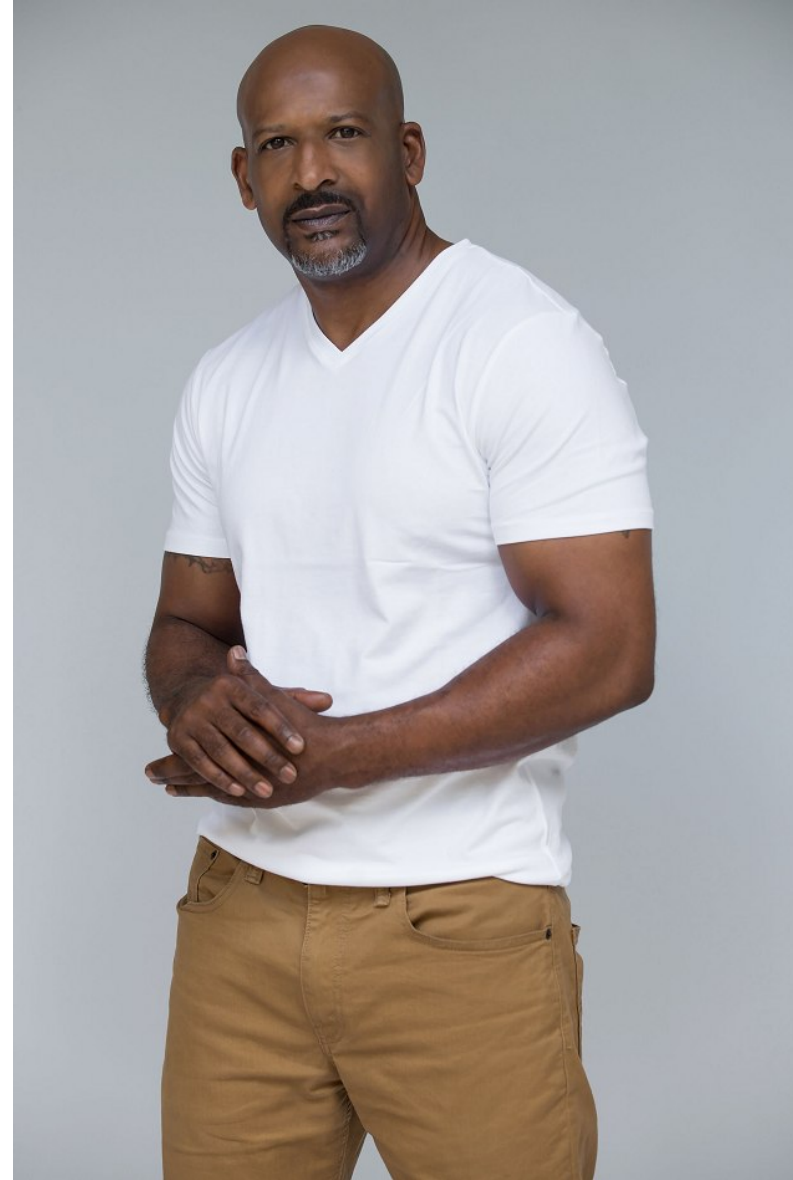

MARK O

Height 5'9" Chest 40" Waist 32" Inseam 31" Collar 16" Sleeve 33" Suit Length R Shoe 10.5 US Hair Bald Eyes Brown

MARK O

Height 5'9" Chest 40" Waist 32" Inseam 31" Collar 16" Sleeve 33" Suit Length R Shoe 10.5 US Hair Bald Eyes Brown

MARK O

Height 5'9" Chest 40" Waist 32" Inseam 31" Collar 16" Sleeve 33" Suit Length R Shoe 10.5 US Hair Bald Eyes Brown