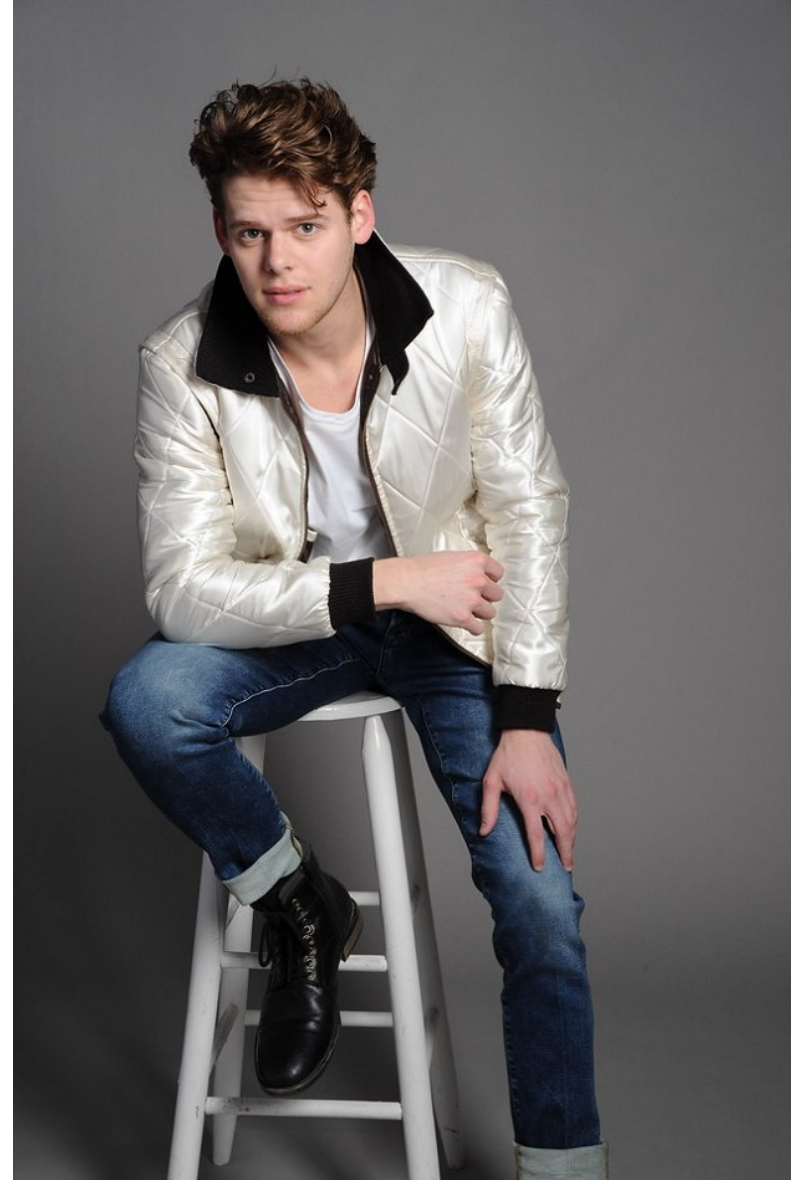

PRESTON B

Height 5'11" Chest 42" Waist 34" Collar 15" Sleeve 34" Suit 42" Suit Length R Shoe 12 US Hair Chestnut Eyes Green

PRESTON B

Height 5'11" Chest 42" Waist 34" Collar 15" Sleeve 34" Suit 42" Suit Length R Shoe 12 US Hair Chestnut Eyes Green