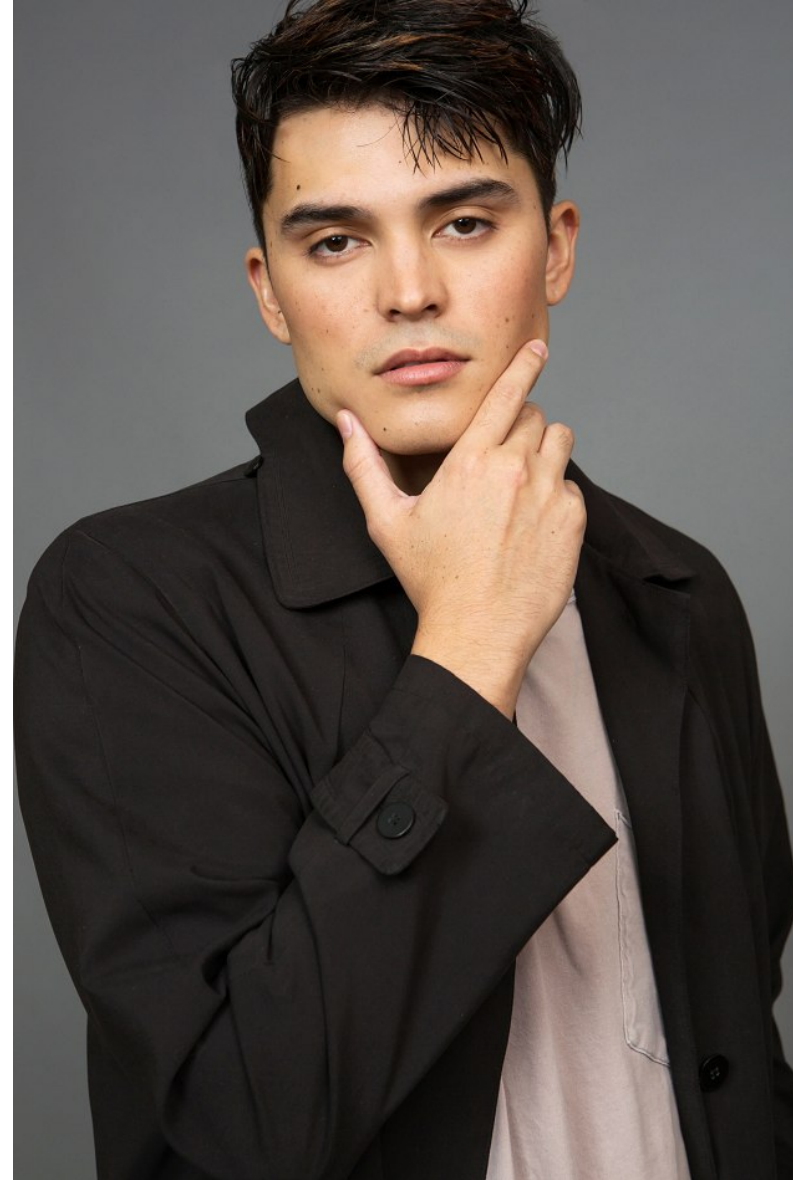

RAMSON K

Height 6'2" Chest 42" Waist 36" Inseam 32" Collar 15" Sleeve 37" Suit 32" Suit Length L Shoe 12 US Hair Brown Eyes Brown

## RANSON K

Height 6'2" Chest 42" Waist 36" Inseam 32" Collar 15" Sleeve 37" Suit 32" Suit Length L Shoe 12 US Hair Brown Eyes Brown

RAMSON K

Height 6'2" Chest 42" Waist 36" Inseam 32" Collar 15" Sleeve 37" Suit 32" Suit Length L Shoe 12 US Hair Brown Eyes Brown

RANSON K

Height 6'2" Chest 42" Waist 36" Inseam 32" Collar 15" Sleeve 37" Suit 32" Suit Length L Shoe 12 US Hair Brown Eyes Brown